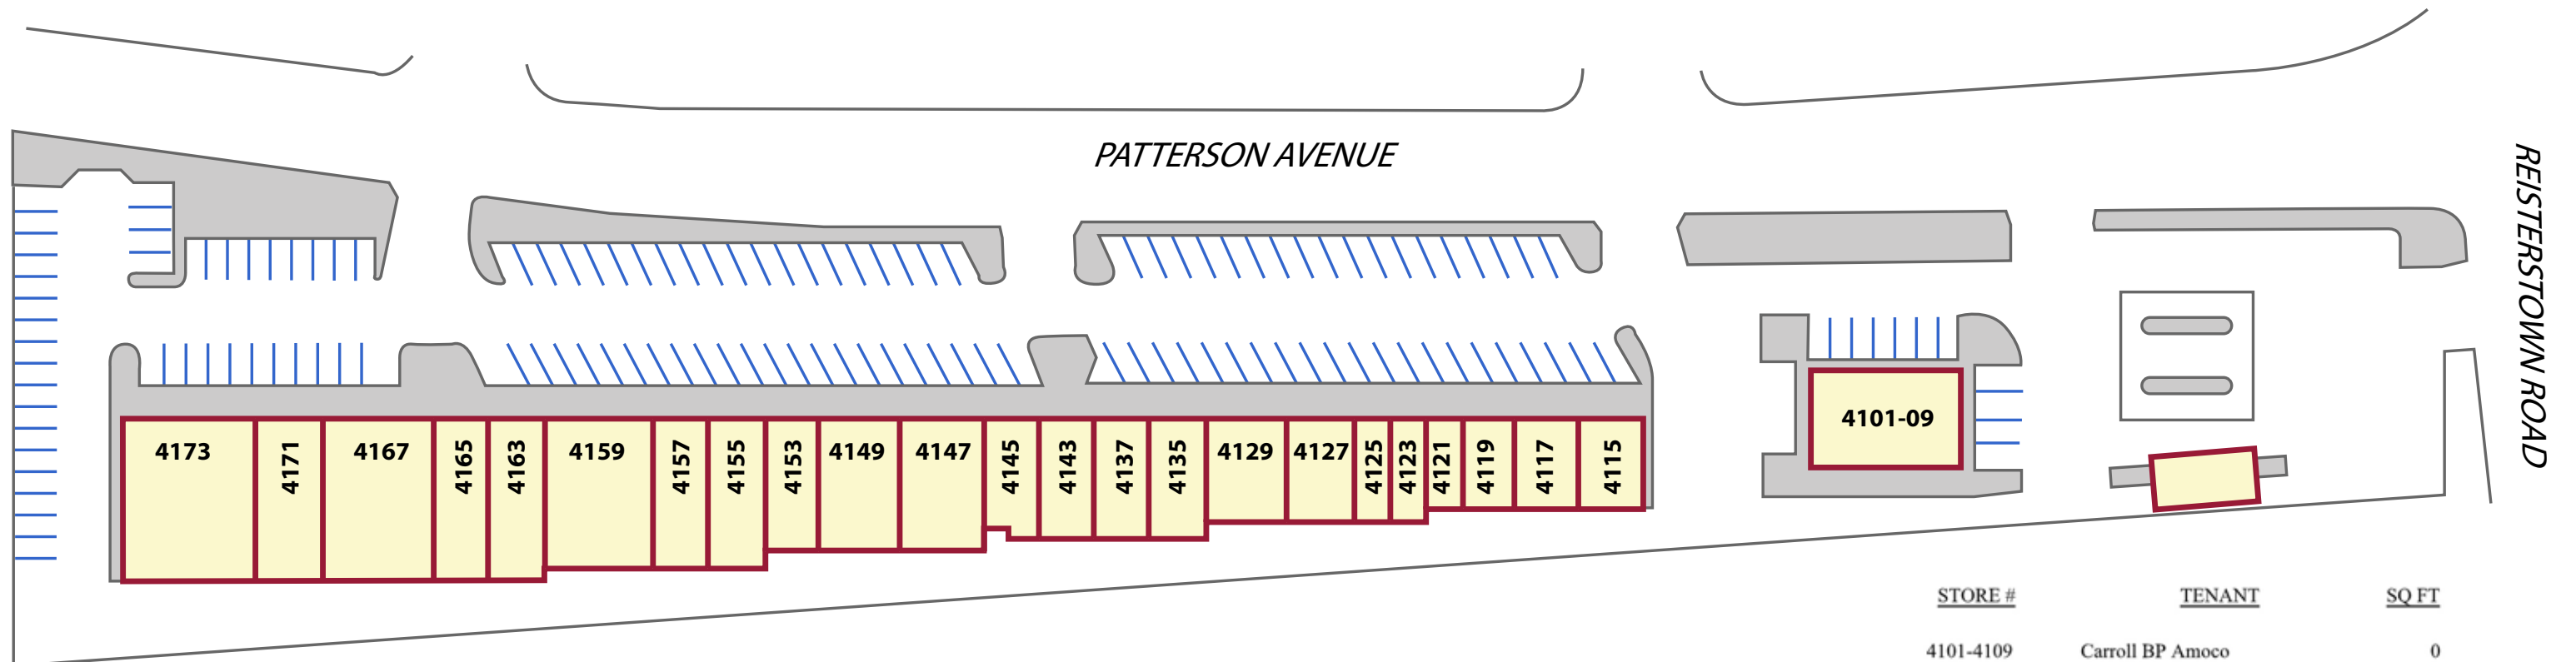

Patterson Village Shopping Center

STORE #	TENANT	SQ FT
4101-4109	Carroll BP Amoco	0
4115	Shark's Chicken and Seafood	1,035
4117	Wingstop	1,440
4121	H & R Block	975
4123	Available	690
4125	Plaza Jeweler	600
4127	Cash Plaza	1,650
4129	Cricket	2,350
4135-4137	Dimitri's Pizza & Subs	2,530
4143	Family & Friends Unisex Brbrshp	1,265
4145-4147	Remi Beauty	3,435
4149	Pacific Rehab	1,920
4153	Law Office- Sochaczewski	1,380
4155	Available	2,990
4159	Apple Tree Liquor	2,990
4163	Nail Design	1,610
4165	Good Deal Dry Clean	1,610
4167	Advanced Medical Mgmt.	3,220
4171-4173	Kool Smiles	5,810